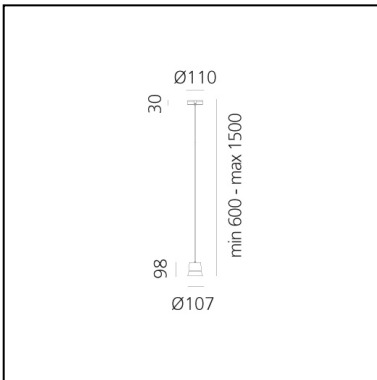

GIO.light Suspension - Black

Patrick Norguet

IP20   

LUMINAIRE

- Watt: **8W**
- Delivered lumens output: **504lm**
- CCT: **3000K**
- Efficiency: **70%**
- Efficacy: **63.04lm/W**
- CRI: **80**

DESCRIPTION

PRODUCT CODE: 0230020A

FEATURES

- Article Code: **0230020A**
- Colour: **Black**
- Installation: **Suspension**
- Material: **Vetro, Alluminio**
- Series: **Design Collection**
- Environment: **Indoor**
- design by: **Patrick Norguet**

DIMENSIONS

- Height: **cm 9.8**
- Diameter: **cm 10.7**
- Base Width: **cm 3**
- Base Diameter: **cm 11**
- Max Height from ceiling: **cm 1,500**
- Glow Wire Test: **650°**

SOURCES INCLUDED

- Category: **Led**
- Number: **1**
- Watt: **8W**
- Delivered lumens output: **720lm**
- Color temperature (K): **3000K**
- CRI: **80**
- Color Tolerance: **MacAdam 3SDCM**
- Efficacy: **89lm/W**
- Service Life: **50000-L70**